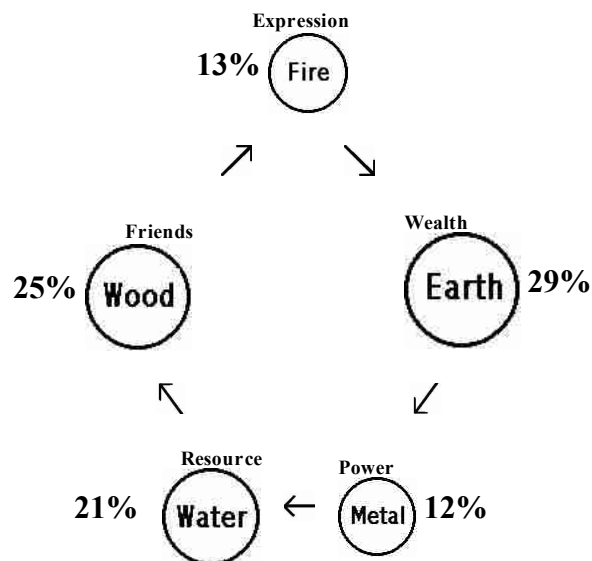

II Four Pillars analysis

1. No Stem Transformation found in Four Pillars

2. Branch Combination

Dragon and Pig : Hidden Clash

Dragon and Dog : Clash

Dragon and Dragon : Artistic Stars

Dog and Dragon : Clash

3. Condition of Day Master

-Strengthening Elements

Parent: Water 114; Day Stem Element: Wood 139;

Total Strengthening factor: 253

-Weakening Elements

Child: Fire 72; Grandchild: Earth 162; Grandparent: Metal 62;

Total weakening Factor: 296

-Self

This is a normal (-43) *Wood* person.

The following figure reflects the relative amount of each of the Five Elements that you possess, this includes the Day Stem element.

4. Predominant Heavenly Influence (God): Water, Resource

5. 12 Stage Growth Cycle: Birth

6. Wealth Generator: Earth

7. Romance: Earth

8. Empty-Void Branches : Monkey and Cock

III Ten Year Luck Cycle Analysis

year period from 1940 to 1943 (Yin Fire : Pig)

- **No Stem Transformation**
- **Branch Combination**
Pig and Dragon : Hidden Clash
Pig and Pig : Argue-Self-Penalty